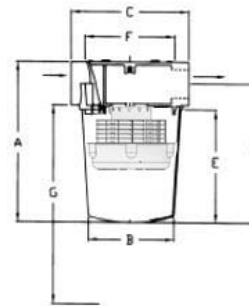

- **Significant** dirt holding capacity
- Clip release shell for easy maintenance

Durable black carbon steel buckets for all sizes:
3" and 4" FPT connections
Positive sealing assembly
Temp (continuous): min -15°F (-26°C) max 220°F (104°C)

OPTIONS (Inquiries Encouraged)

Multiple configurations with

- Liquid separators
- Clear inlet filter assemblies

CollecTorr available in polished aluminum
Swing bolts available for all sizes

CONFIGURATION

DRAWING

Dimension tolerance $\pm 1/4"$

ELEMENT

CollectTorr Element

CollecTorr	Clear Inlet Filter with:		FPT Inlet & Outlet	DIMENSIONS - inches							Rated Flow (SCFM)		
	Polyester Element	Paper Element		A	B	C	D	E	F	G	CTS	FT w/ Element	Element Only
CTS-1020-3	FTW-300-3	FTD-300-3	3"	19"	9 7/8"	13 1/2"	15 7/8"	14"	10"	25"	100-200	300	570
CTS-2045-3	FTW-300-3	FTD-300-3	3"	19"	9 7/8"	13 1/2"	15 7/8"	14"	10"	25"	200-450	300	570
CTS-1020-4	FTW-300-4	FTD-300-4	4"	19"	9 7/8"	13 1/2"	15 7/8"	14"	10"	25"	100-200	520	570
CTS-2045-4	FTW-300-4	FTD-300-4	4"	19"	9 7/8"	13 1/2"	15 7/8"	14"	10"	25"	200-450	520	570